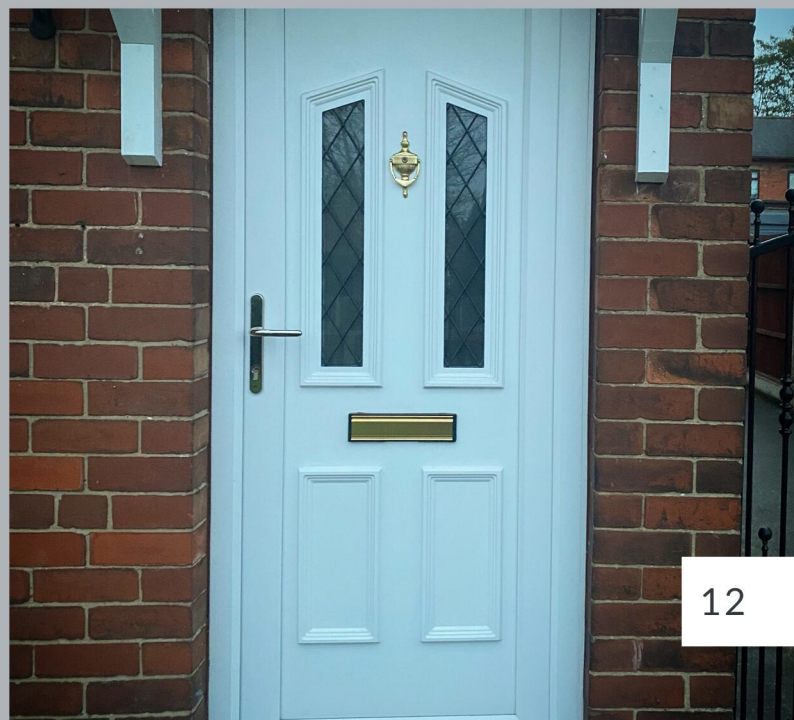

Ref No: YDP-033