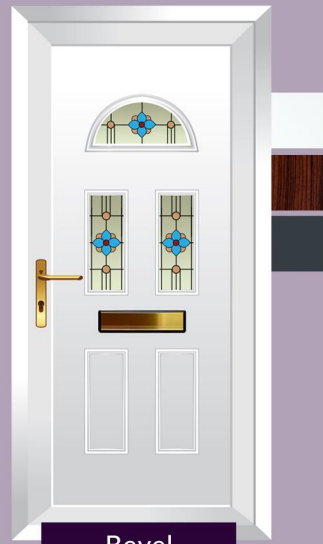

Bevel

Ref No: YDP-084