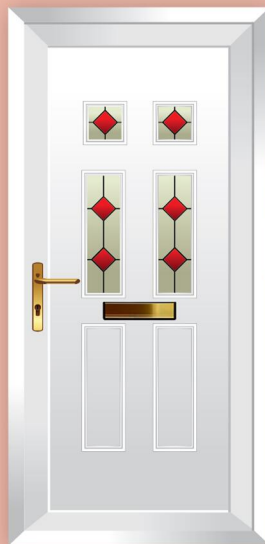

Kent Collection

Mould Size:
Height 1320mm
x Width 500mm

Ref No: YDP-072