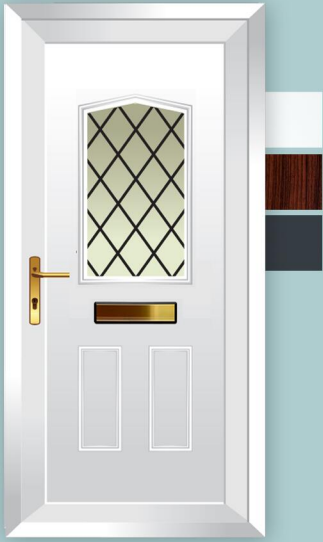

Kensington Collection

Mould Size:
Height 1390mm x Width 500mm

Ref No: YDP-083