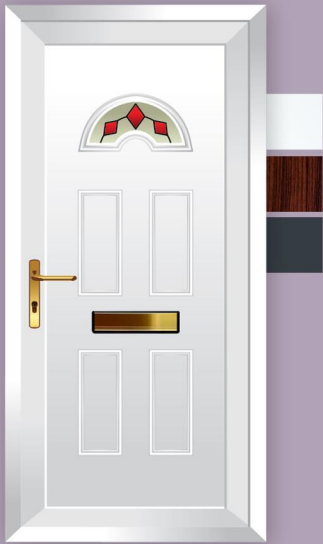

Clarence Collection

Mould Size:
Height 1370mm x Width 500mm

Ref No: YDP-057